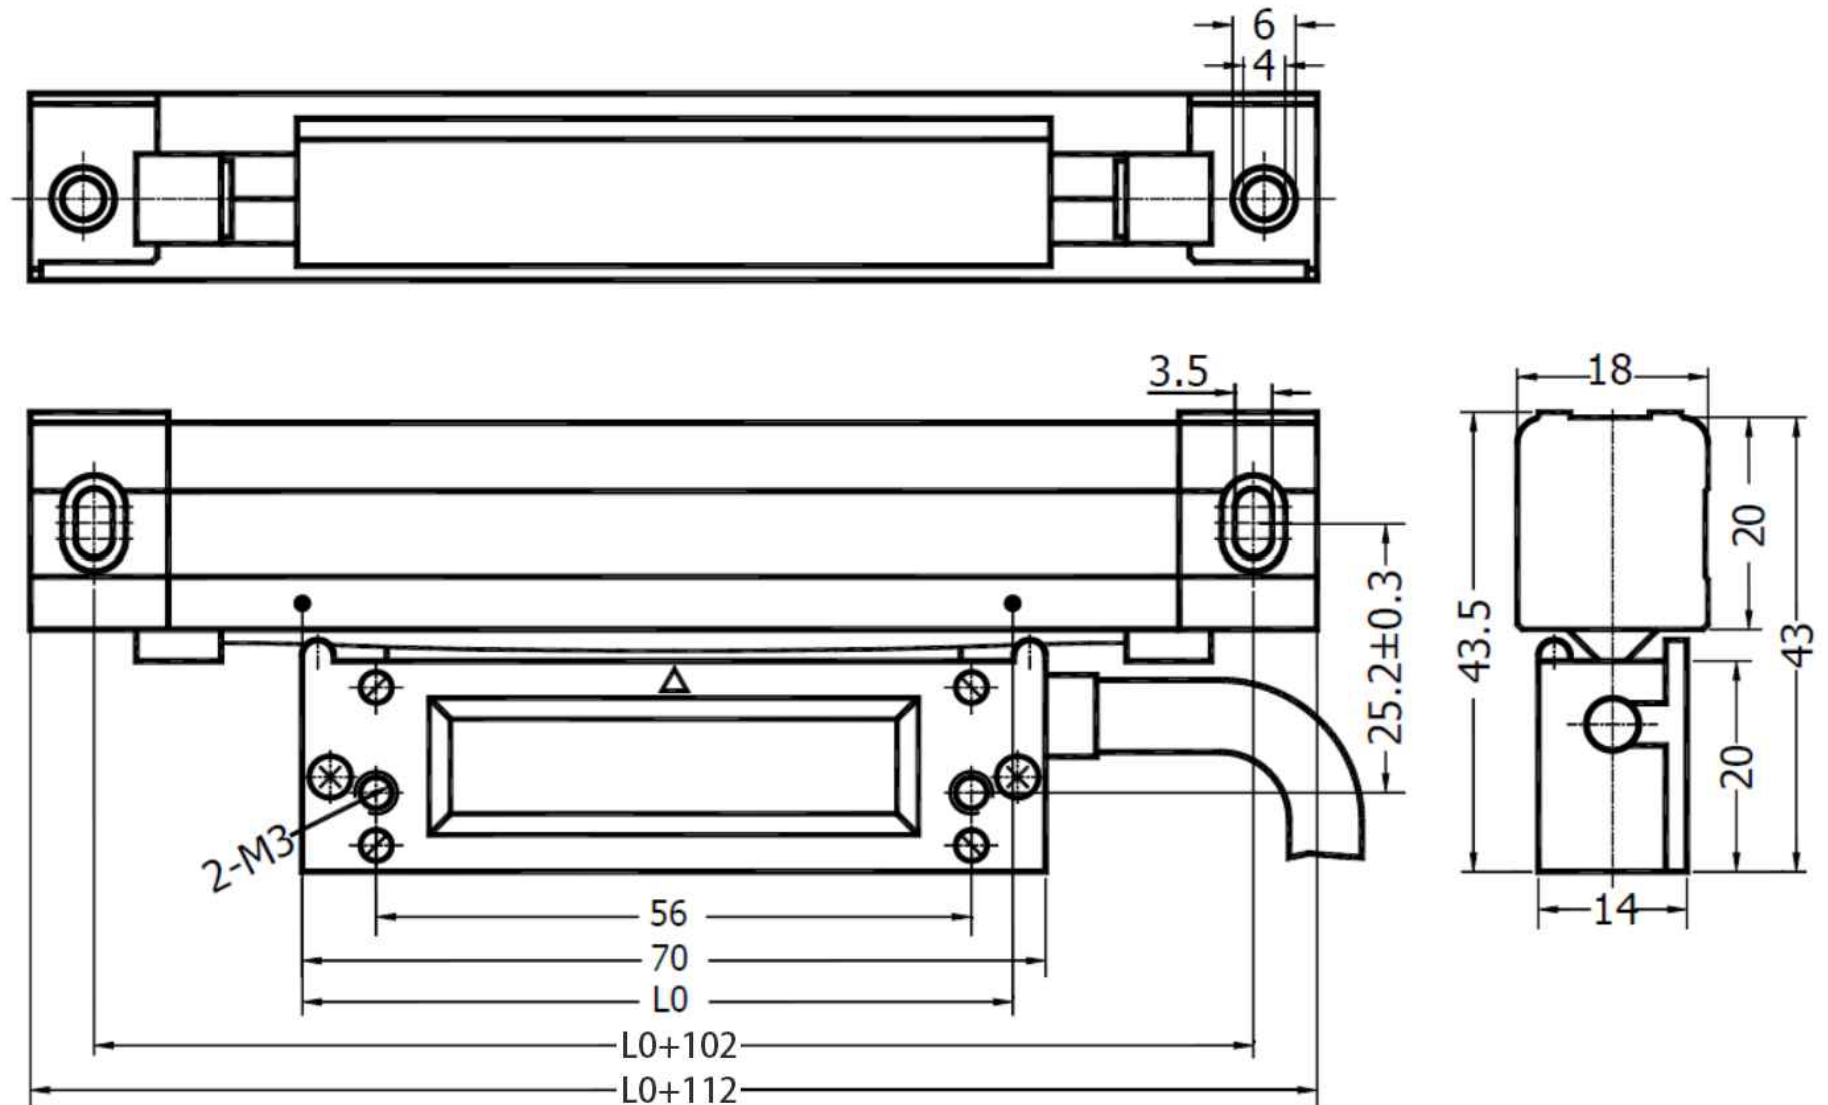

MeasumaX

MX-500 Series - COMPACT LINEAR SCALES

L0 = Effective measuring length of scale